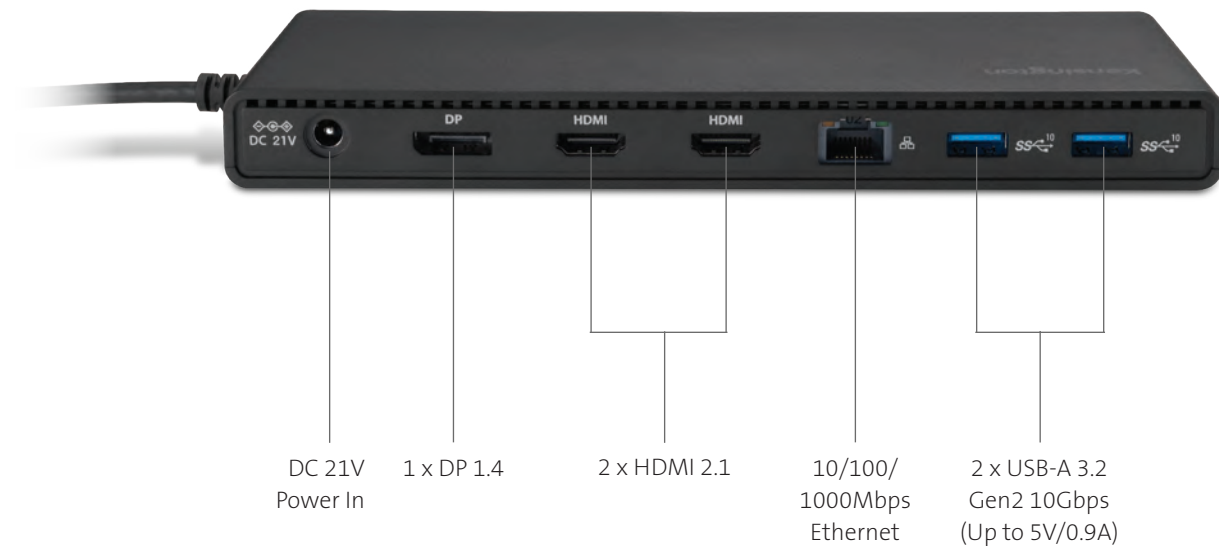

SD4842P USB-C® 10Gbps Triple Video Driverless Docking Station

Part Number: K32810EU | EAN Code: 5 028252 637619

The sustainable
dock for triple
screens.

Ideal for professionals requiring a plug-and-play docking solution for USB-C laptops and organisations putting sustainability at the forefront, the SD4842P USB-C® 10Gbps Triple Video Docking Station amplifies visual productivity.

Expand your screens with an effortless dock that will enhance your workflow.

Features include:

- Supports up to 3 external displays (1080p @ 120Hz) via DP and HDMI®
- The plastic in this product contains 73% post-consumer recycled (PCR) content (does not include the cable, power supply or power cords).
- Plug-and-play for Thunderbolt™ 4, Thunderbolt™ 3, USB4® and USB-C® Alt-Mode
- Up to 100W laptop charging while powering connecting accessories
- Compact GaN power supply unit offering enhanced power efficiency
- 5 x plug & charge USB ports, Gigabit Ethernet port and combo audio jack
- Fixed host cable ensures reliable connection and deters cable theft
- Up to 10Gbps data transfer speeds
- Accommodates Zero-Footprint Mounting and Kensington Security Lock
- Free Kensington Dockworks™ software
- 3-year limited warranty

SD4842P USB-C® 10Gbps Triple Video Driverless Docking Station

Part Number: K32810EU | EAN Code: 5 028252 637619

Front

Back

SD4842P USB-C® 10Gbps Triple Video Driverless Docking Station

Part Number: K32810EU | EAN Code: 5 028252 637619

5 x plug-and-charge USB ports support peripherals with up to 10Gbps - 2 x USB-C® 3.2 Gen2 (5V/3A) and 3 x USB-A 3.2 Gen2 (5V/0.9A). Also includes 1 x Gigabit Ethernet port and 1 x combo audio jack.

Fixed Host Cable and Compact GaN Power Supply