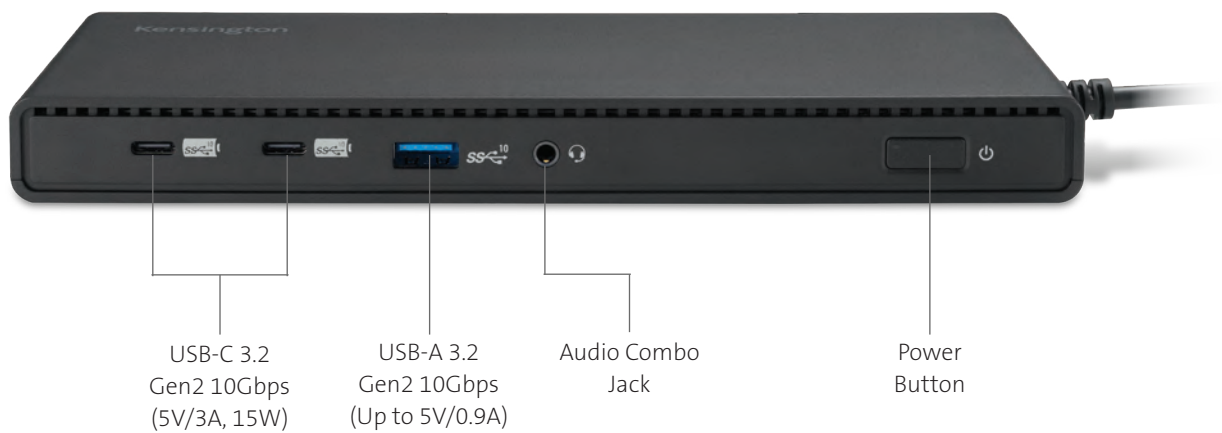

SD4842P USB-C® 10Gbps Triple Video Driverless Docking Station

Part Number: K32810EU | EAN Code: 5 028252 637619

The sustainable
dock for triple
screens.

Ideal for professionals requiring a plug-and-play docking solution for USB-C laptops and organisations putting sustainability at the forefront, the SD4842P USB-C® 10Gbps Triple Video Docking Station amplifies visual productivity.

Expand your screens with an effortless dock that will enhance your workflow.

Features include:

- Supports up to 3 external displays (1080p @ 120Hz) via DP and HDMI®
- The plastic in this product contains 73% post-consumer recycled (PCR) content (does not include the cable, power supply or power cords).
- Plug-and-play for Thunderbolt™ 4, Thunderbolt™ 3, USB4® and USB-C® Alt-Mode
- Up to 100W laptop charging while powering connecting accessories
- Compact GaN power supply unit offering enhanced power efficiency
- 5 x plug & charge USB ports, Gigabit Ethernet port and combo audio jack
- Fixed host cable ensures reliable connection and deters cable theft
- Up to 10Gbps data transfer speeds
- Accommodates Zero-Footprint Mounting and Kensington Security Lock
- Free Kensington Dockworks™ software
- 3-year limited warranty

SD4842P USB-C® 10Gbps Triple Video Driverless Docking Station

Part Number: K32810EU | EAN Code: 5 028252 637619

Front

Back

SD4842P USB-C® 10Gbps Triple Video Driverless Docking Station

Part Number: K32810EU | EAN Code: 5 028252 637619

5 x plug-and-charge USB ports support peripherals with up to 10Gbps - 2 x USB-C® 3.2 Gen2 (5V/3A) and 3 x USB-A 3.2 Gen2 (5V/0.9A). Also includes 1 x Gigabit Ethernet port and 1 x combo audio jack.

Fixed Host Cable and Compact GaN Power Supply